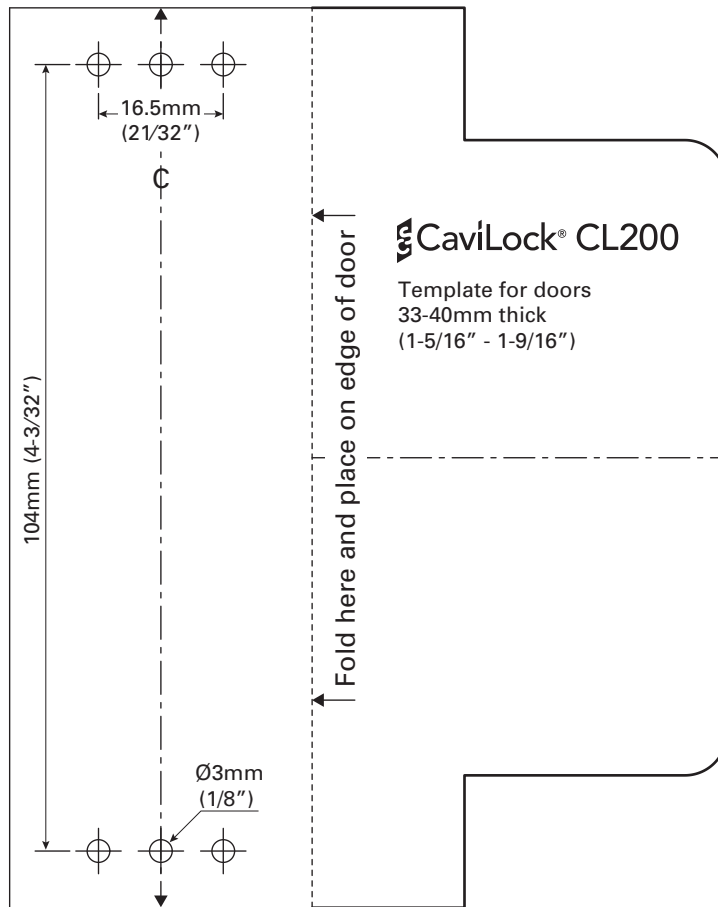

**CL200 Cut Out Template**  
for doors 33-40mm thick (1-5/16" - 1-9/16")  
Print at 100% Size

## CL200 Cut Out Template

for doors 40-46mm thick (1-9/16" - 1-13/16")

Print at 100% Size

1"

50mm