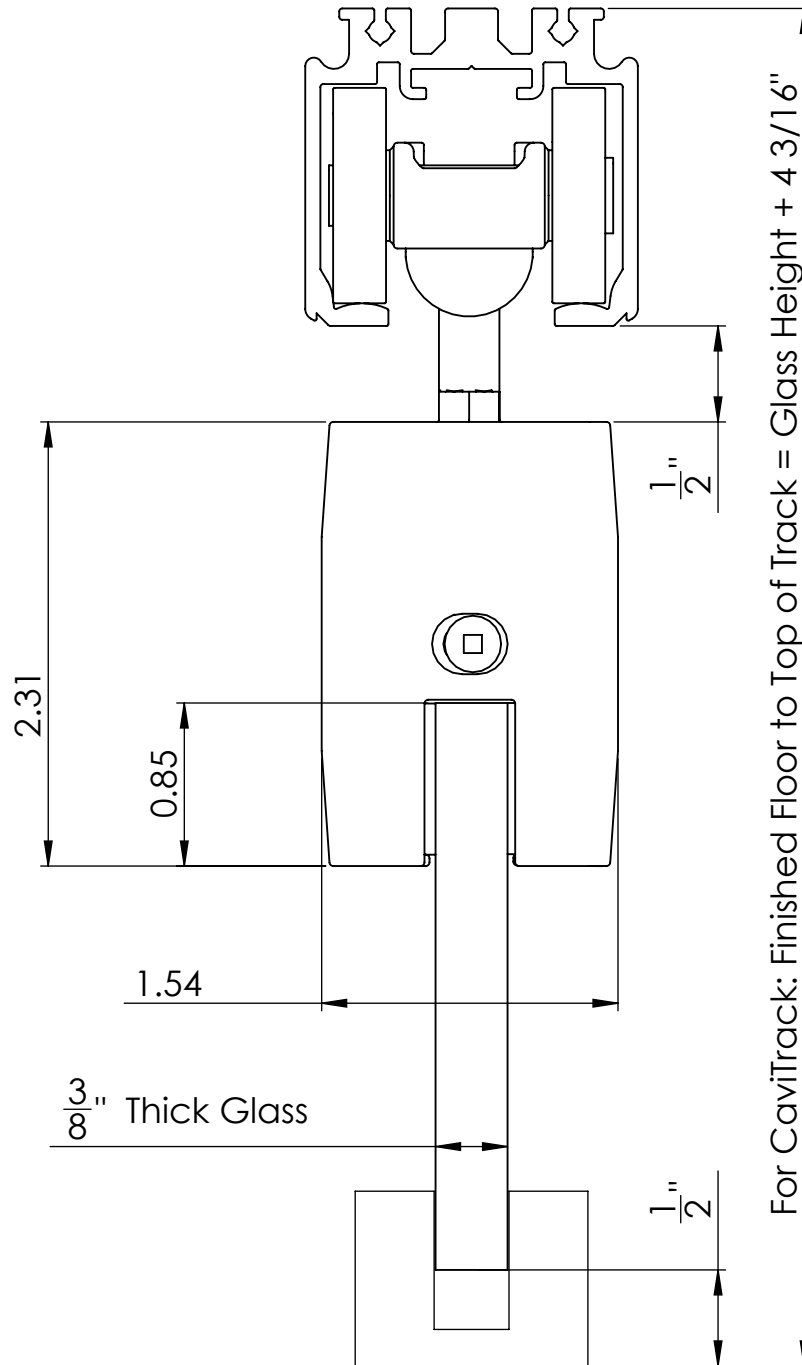

**Frameless Glass**  
Glass Clamp

Part Number		The information contained in this drawing is the sole property of CS For Doors. Any reproduction, disclosure or use of this document, without the written permission of CS For Doors, is strictly prohibited.	
Units Measurements in mm		 Quality Sliding Door Hardware 548 Finney Ct, Gardena, CA 90248 Phone +1 (888) 466 0030 Fax +1 (310) 769 5824 www.cavitysliders.com	
Scale 1:1	Sheet 1 of 2		
Date 21/04/2020	Rev.		

**Frameless Glass**  
Glass Clamp

Part Number		The information contained in this drawing is the sole property of CS For Doors. Any reproduction, disclosure or use of this document, without the written permission of CS For Doors, is strictly prohibited.	
Units Measurements in mm		 Quality Sliding Door Hardware 548 Finney Ct, Gardena, CA 90248 Phone +1 (888) 466 0030 Fax +1 (310) 769 5824 www.cavitysliders.com	
Scale 1:1	Sheet 2 of 2		
Date 21/04/2020	Rev.		