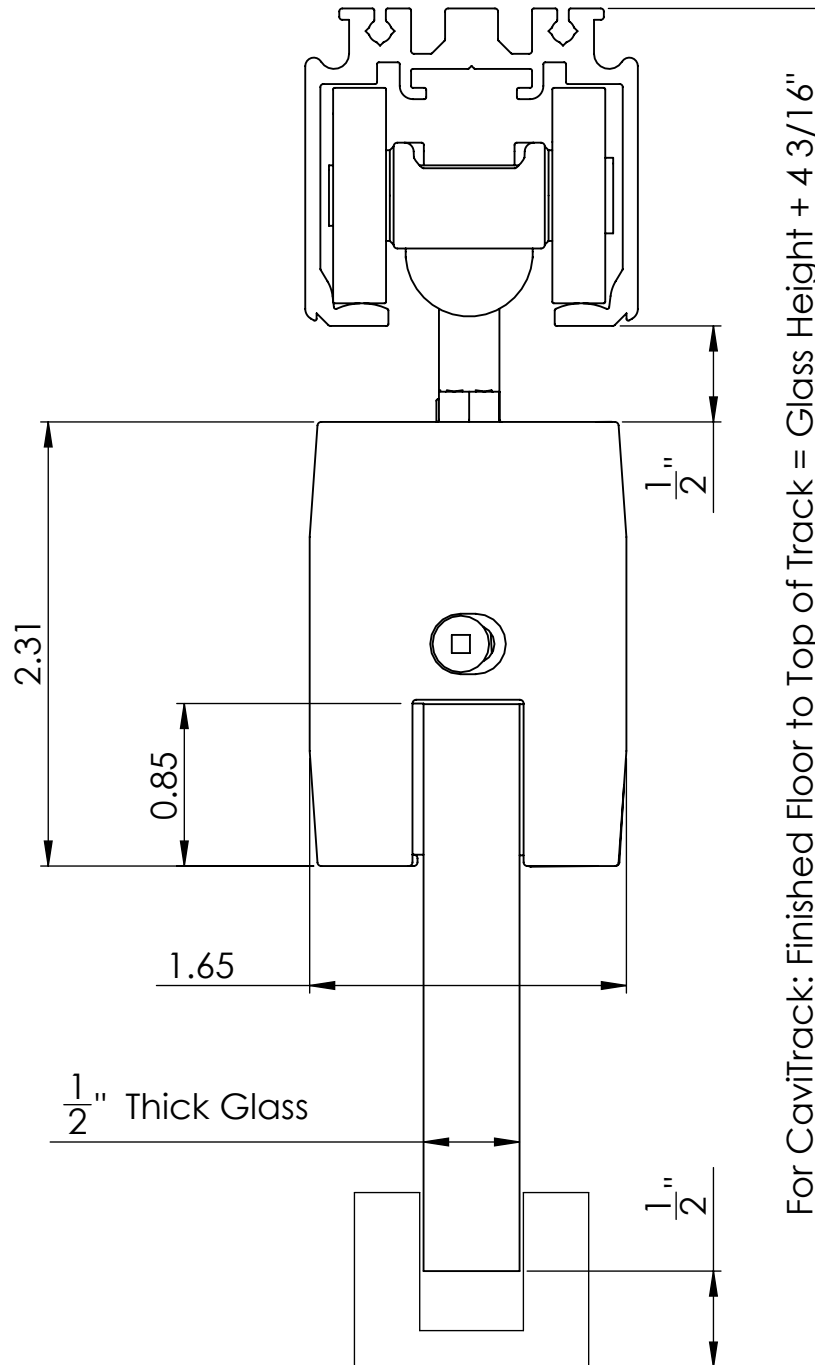

**Frameless Glass**  
Glass Clamp

Part Number		The information contained in this drawing is the sole property of CS For Doors. Any reproduction, disclosure or use of this document, without the written permission of CS For Doors, is strictly prohibited.	
Units Measurements in mm		 Quality Sliding Door Hardware 548 Finney Ct, Gardena, CA 90248 Phone +1 (888) 466 0030 Fax +1 (310) 769 5824 www.cavitysliders.com	
Scale 1:1	Sheet 1 of 2		
Date 21/04/2020	Rev.		

**Frameless Glass**  
Glass Clamp

Part Number		The information contained in this drawing is the sole property of CS For Doors. Any reproduction, disclosure or use of this document, without the written permission of CS For Doors, is strictly prohibited.	
Units Measurements in mm		 Quality Sliding Door Hardware 548 Finney Ct, Gardena, CA 90248 Phone +1 (888) 466 0030 Fax +1 (310) 769 5824 www.cavitysliders.com	
Scale 1:1	Sheet 2 of 2		
Date 21/04/2020	Rev.		