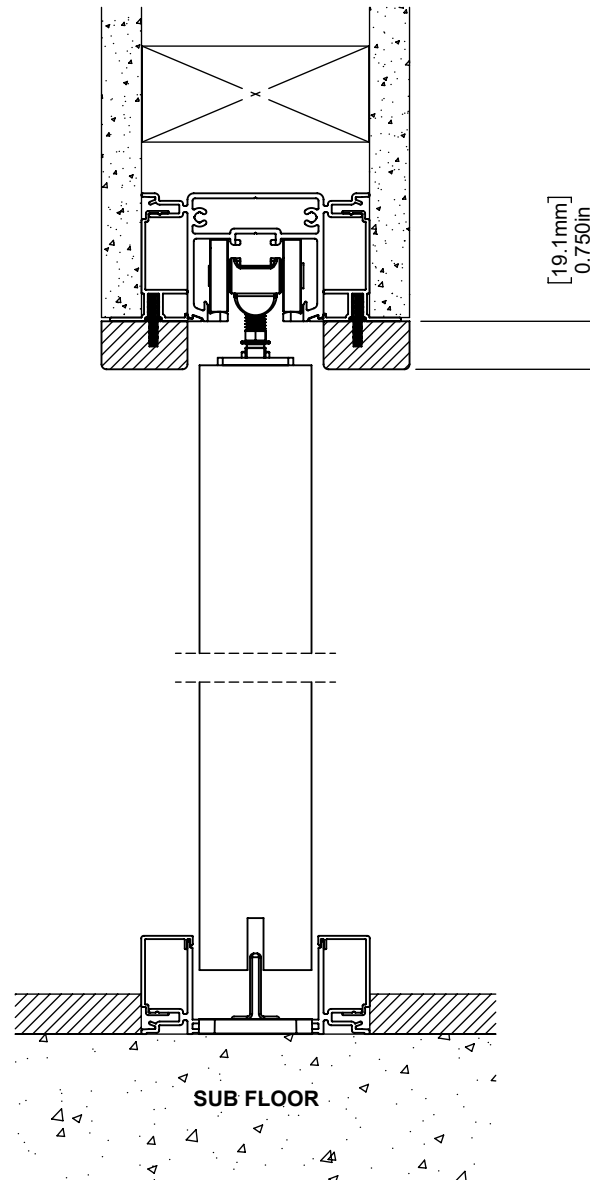

Cavity Slider Single Pocket Door Frame

Front Elevation

Part Number CS Pocket Door Frame		The information contained in this drawing is the sole property of CS For Doors. Any reproduction, disclosure or use of this document, without the written permission of CS For Doors, is strictly prohibited.
Units Measurements in mm & inches		
Scale 1:3	Sheet 1 of 3	 The Pocket Door Experts 548 Finney Ct, Gardena, CA 90248 Phone +1 (888) 466 0030 Fax +1 (310) 769 5824 www.cavitysliders.com
Date 10/10/2019	Rev. -01	

Cavity Slider Single Pocket Door Frame

Plan View

Part Number CS Pocket Door Frame		The information contained in this drawing is the sole property of CS For Doors. Any reproduction, disclosure or use of this document, without the written permission of CS For Doors, is strictly prohibited.
Units Measurements in mm & inches		
Scale 1:4	Sheet 2 of 3	 The Pocket Door Experts 548 Finney Ct, Gardena, CA 90248 Phone +1 (888) 466 0030 Fax +1 (310) 769 5824 www.cavitysliders.com
Date 10/10/2019	Rev. -01	