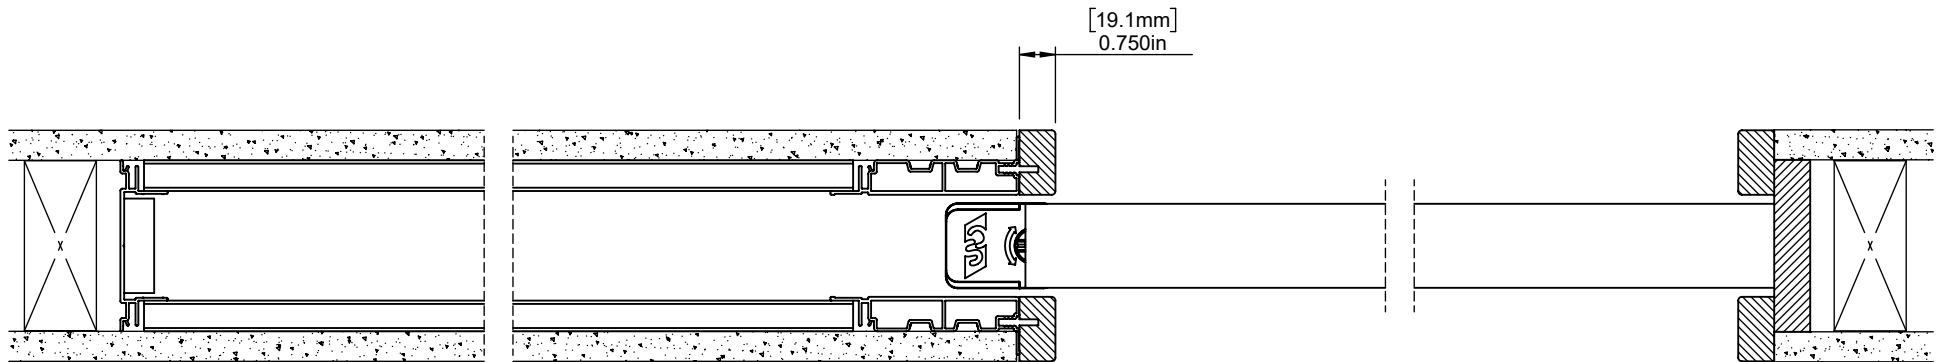

Cavity Slider Single Pocket Door Frame

Front Elevation

Part Number CS Pocket Door Frame		The information contained in this drawing is the sole property of CS For Doors. Any reproduction, disclosure or use of this document, without the written permission of CS For Doors, is strictly prohibited.
Units Measurements in mm & inches		
Scale 1:3	Sheet 1 of 3	 The Pocket Door Experts 548 Finney Ct, Gardena, CA 90248 Phone +1 (888) 466 0030 Fax +1 (310) 769 5824 www.cavitysliders.com
Date 10/10/2019	Rev. -01	

Cavity Slider Single Pocket Door Frame

Plan View

Part Number CS Pocket Door Frame		The information contained in this drawing is the sole property of CS For Doors. Any reproduction, disclosure or use of this document, without the written permission of CS For Doors, is strictly prohibited.
Units Measurements in mm & inches		
Scale 1:4	Sheet 2 of 3	 The Pocket Door Experts 548 Finney Ct, Gardena, CA 90248 Phone +1 (888) 466 0030 Fax +1 (310) 769 5824 www.cavitysliders.com
Date 10/10/2019	Rev. -01	