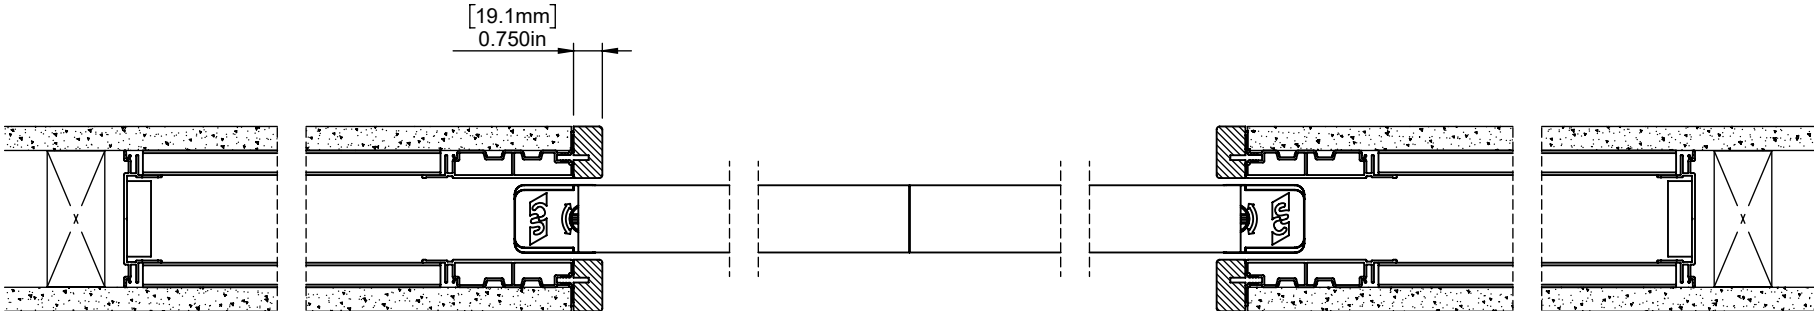

Cavity Slider Bi Parting Pocket Door Frame

Plan View

Part Number CS Pocket Door Frame		The information contained in this drawing is the sole property of CS For Doors. Any reproduction, disclosure or use of this document, without the written permission of CS For Doors, is strictly prohibited.
Units Measurements in mm & inches		
Scale 1:5	Sheet 3 of 3	 The Pocket Door Experts 548 Finney Ct, Gardena, CA 90248 Phone +1 (888) 466 0030 Fax +1 (310) 769 5824 www.cavitysliders.com
Date 10/10/2019	Rev. -01