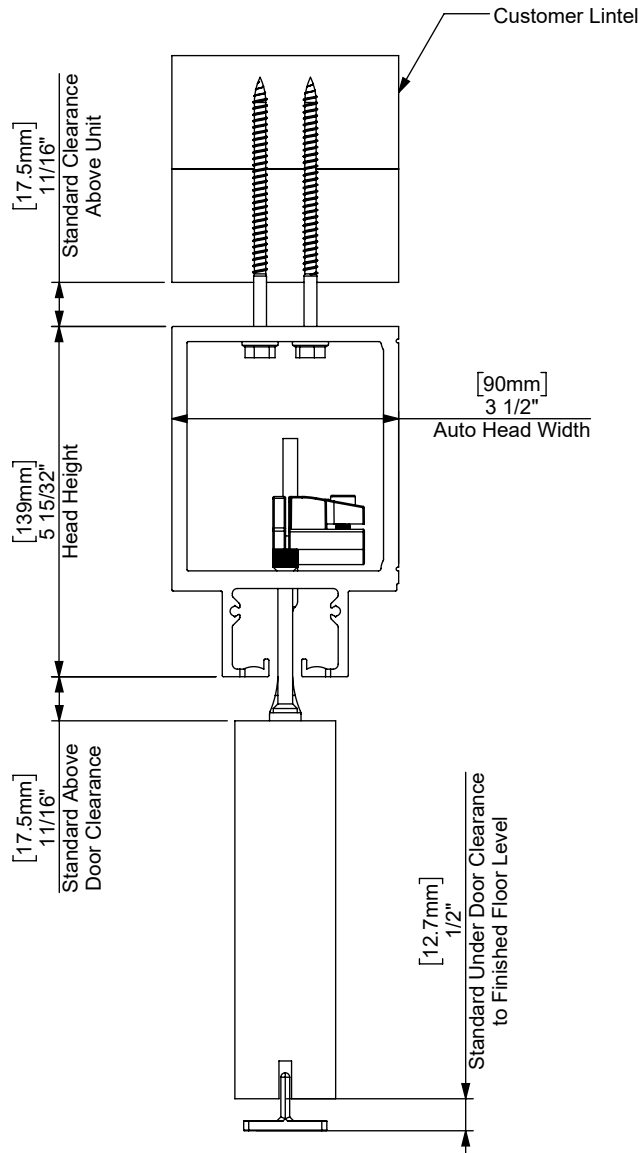

# CS AutoCav Residential Mounting Details

## Front Elevation

Ceiling Mount

Wall Mount

Part Number <b>ANHEADSRES</b>		The information contained in this drawing is the sole property of CS For Doors. Any reproduction, disclosure or use of this document, without the written permission of CS For Doors, is strictly prohibited.
Units Measurements in mm		
Scale 1:3	Sheet 1 of 1	 Quality Sliding Door Hardware 548 Finney Ct, Gardena, CA 90248 Phone +1 (888) 466 0030 Fax +1 (310) 769 5824 www.cavitysliders.com
Date 15/01/2020	Rev. A	