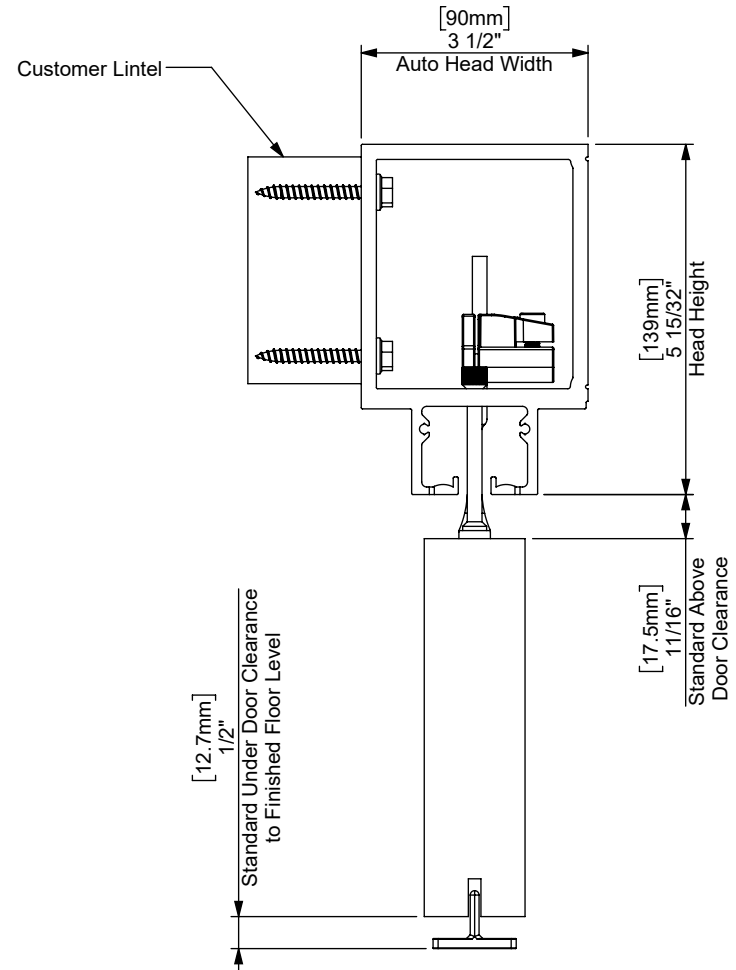

# CS AutoCav Residential Mounting Details

## Front Elevation

Ceiling Mount

Wall Mount

Part Number <b>ANHEADSRES</b>		The information contained in this drawing is the sole property of CS For Doors. Any reproduction, disclosure or use of this document, without the written permission of CS For Doors, is strictly prohibited.
Units Measurements in mm		
Scale 1:3	Sheet 1 of 1	 Quality Sliding Door Hardware 548 Finney Ct, Gardena, CA 90248 Phone +1 (888) 466 0030 Fax +1 (310) 769 5824 www.cavitysliders.com
Date 15/01/2020	Rev. A	