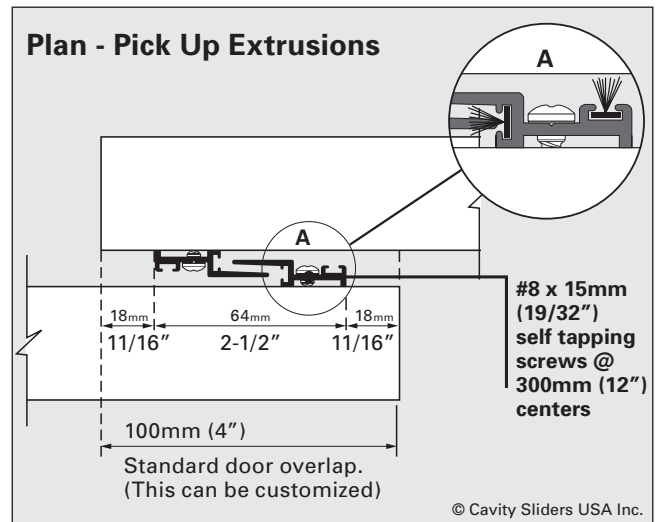

3 Door M6 (200lb) Pickup Pack

3 Door M8 (500lb) Pickup Pack

Collection system fixed to doors (not visible when installation is complete).

Technical Information

How to Order

1. Choose number of doors (double door or triple door kit)
2. Choose a carriage type: **M6** (200lb) or **M8** (500lb)