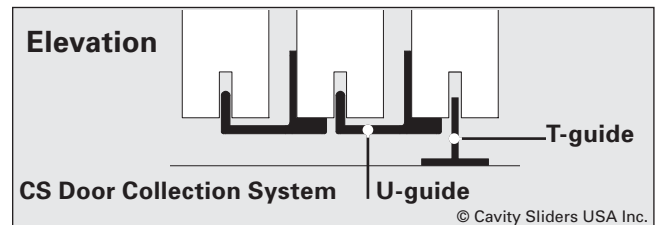

3 Door M6 (200lb) Pickup Pack

3 Door M8 (500lb) Pickup Pack

Collection system fixed to doors (not visible when installation is complete).

Technical Information

How to Order

1. Choose number of doors (double door or triple door kit)
2. Choose a carriage type: **M6** (200lb) or **M8** (500lb)