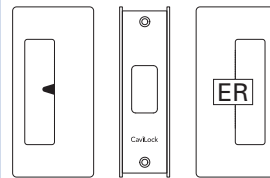

## Features

- Passage, Privacy and Bi-Parting options are available in a range of finishes.
- Suitable for use on timber or aluminum doors.
- Integrated snib button allows more space in the side pull.
- Handles are not handed.
- Large finger pull has more depth for greater purchase.
- Simple installation with easy to follow instructions.

## Configurations

### CL205 A - Passage (non-latching)

**Non-magnetic**

Passage handles are suitable for situations where locking or latching is not required. These handles do not have a striker or magnet.

### CL205 D - Privacy Snib/Emergency

**Magnetic Latch**

Privacy handles have a discreet triangular shaped snib button on one side and Emergency Release on the other side. They are suitable for sliding doors where latching is required.