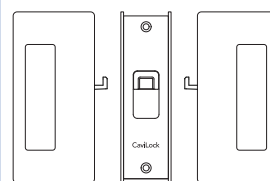

### CL205 A - Passage (non-latching)

**Non-magnetic**

Passage handles are suitable for situations where locking or latching is not required. These handles do not have a striker or magnet.

### CL205 D - Privacy Snib/Emergency

**Magnetic Latch**

Privacy handles have a discreet triangular shaped snib button on one side and Emergency Release on the other side. They are suitable for sliding doors where latching is required.

### CL205 C - Bi-Parting Mate (to latch with Privacy)

**Magnetic Latch**

The Bi-Parting mate includes a striker on the face plate to enable it to magnetically latch with a privacy handle.

For Bi-Parting passage doors, order two single passage handles.