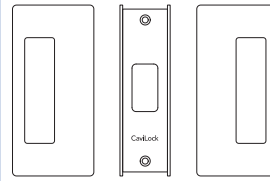

Passage handles are suitable for situations where locking or latching is not required. These handles do not have a striker or magnet.