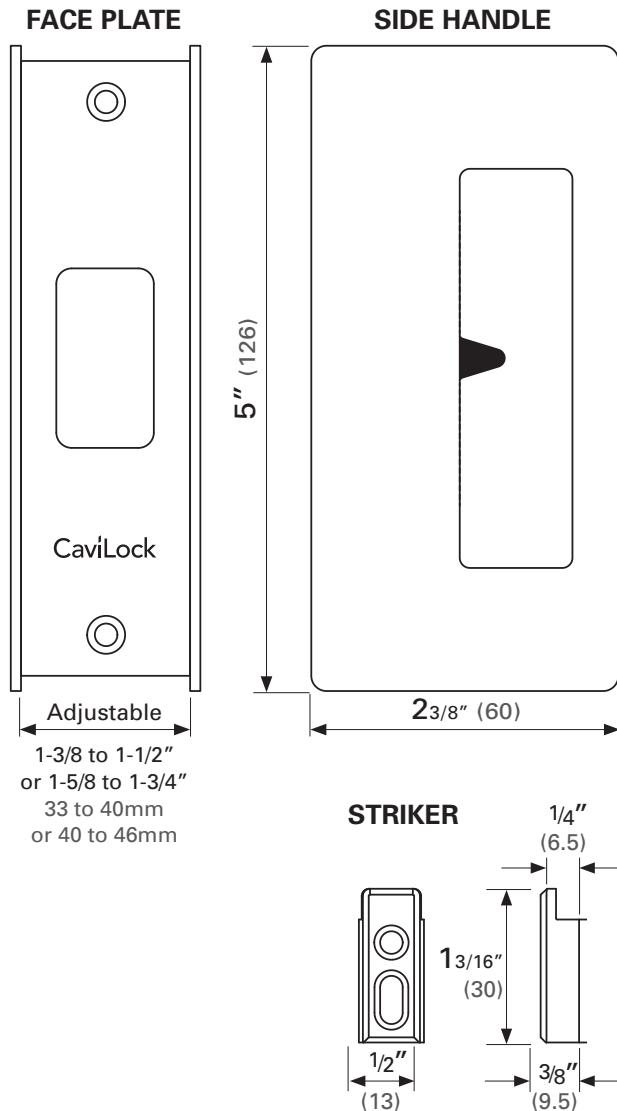

Two face plate widths are available. Handles can be adjusted to suit doors from 1-3/8" to 1-1/2" or 1-5/8" to 1-3/4" thick.

\*Patent pending

*CaviLock CL200 Passage handle*

*CaviLock CL200 Privacy handle*

## Dimensions