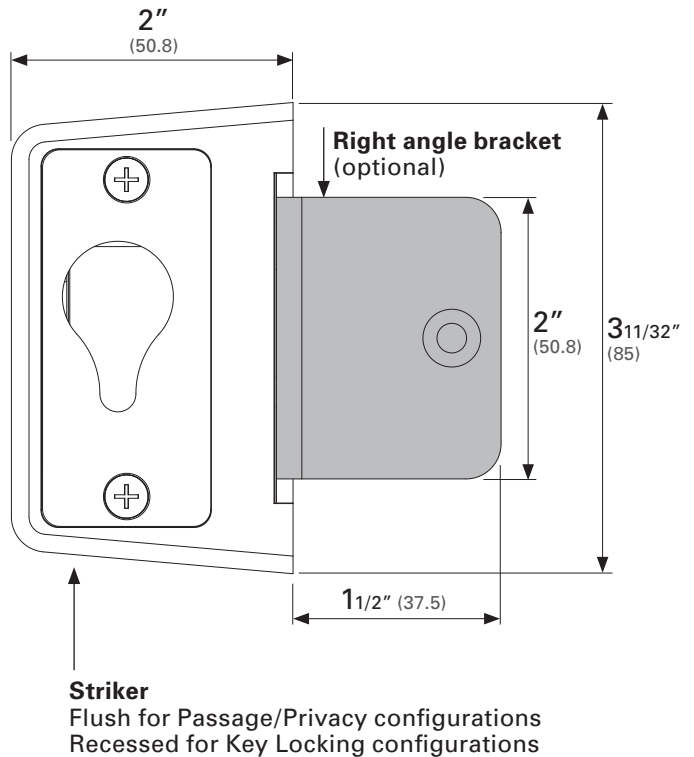

ADA

CaviLock Barn Door Strike with CL400 ADA Magnetic handle.

CaviLock Barn Door Strike with CL400 Magnetic Privacy handle.

 **CaviLock**[®]
Quality Sliding Door Hardware

Design Features & Options

- ▮ Suitable for doors 1-3/8" or 1-3/4" thick.
- ▮ ADA compliant with the use of the CL400 ADA handle.
- ▮ Easy to install.
- ▮ Available in a range of finishes.
- ▮ Suitable for use with CL400 Passage, Privacy and Key Locking handles.

Dimensions

A hidden bracket is supplied as standard.
A right angle bracket can be ordered where additional fixing strength is required, e.g. heavy commercial use.

Product Codes & Finish Options

	Finish	Barn Door Strike	Right Angle Bracket
	Bright Chrome	CL400SA0025	CL400BA0025
	Satin Chrome	CL400SA0125	CL400BA0125
	Oil Rubbed Bronze	CL400SA0225	CL400BA0225
	Satin Nickel	CL400SA0325	CL400BA0325
	Matte Black	CL400SA0425	CL400BA0425
	Paint Primed White	CL400SA0725	CL400BA0725