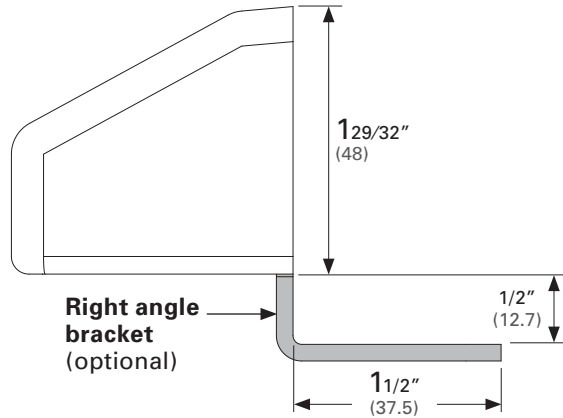

ADA

CaviLock Barn Door Strike with CL400 ADA Magnetic handle.

CaviLock Barn Door Strike with CL400 Magnetic Privacy handle.

 **CaviLock**[®]
Quality Sliding Door Hardware

Design Features & Options

- ▮ Suitable for doors 1-3/8" or 1-3/4" thick.
- ▮ ADA compliant with the use of the CL400 ADA handle.
- ▮ Easy to install.
- ▮ Available in a range of finishes.
- ▮ Suitable for use with CL400 Passage, Privacy and Key Locking handles.

Dimensions

A hidden bracket is supplied as standard.
A right angle bracket can be ordered where additional fixing strength is required, e.g. heavy commercial use.

Product Codes & Finish Options

	Finish	Barn Door Strike	Right Angle Bracket
	Bright Chrome	CL400SA0025	CL400BA0025
	Satin Chrome	CL400SA0125	CL400BA0125
	Oil Rubbed Bronze	CL400SA0225	CL400BA0225
	Satin Nickel	CL400SA0325	CL400BA0325
	Matte Black	CL400SA0425	CL400BA0425
	Paint Primed White	CL400SA0725	CL400BA0725