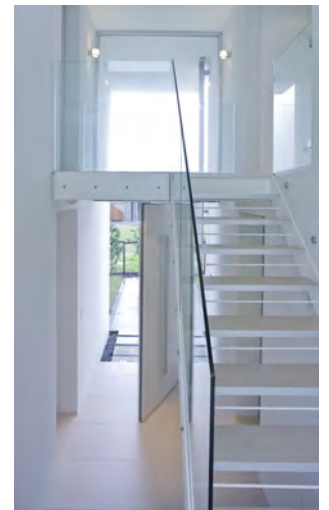

Running on Auto Pivot

AutomaticUnits™

↑ 1 - Oversized CS AutoPivot front entry with CS AluTec door.

↑ 2 - Oversized CS AutoPivot front entry with CS AluTec door.

↑ 3 - Pivoting 1-light CS NewYorker doors.

The CS AutoPivot is the ideal choice where a lasting impression is required.

The CS AutoPivot drive system is constantly being upgraded with modern interface capability, making this entrance way a techno's dream.